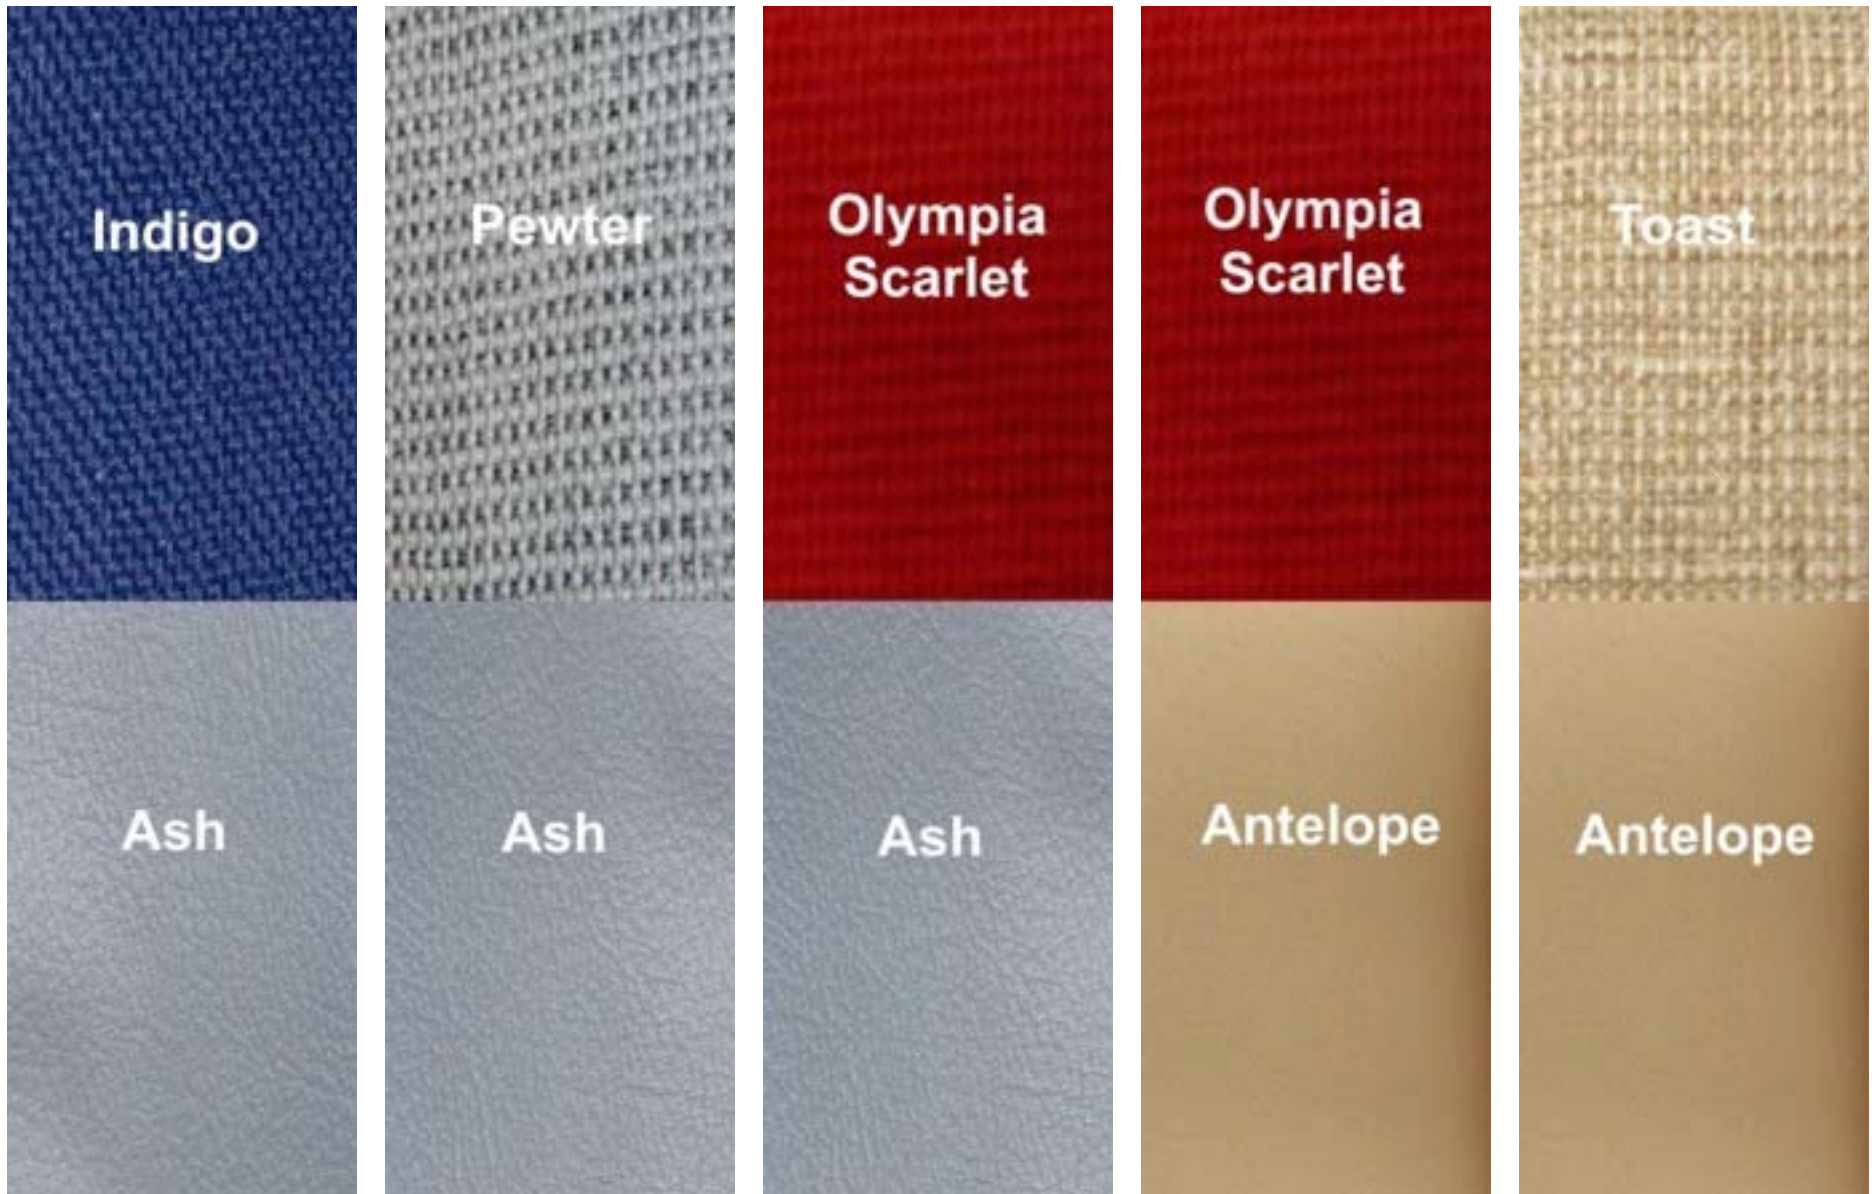

RV-12 upholstery and seatbelt options

Use these images to make your selection of colors to be entered on the RV-12 Finish Kit order form.
Actual colors may vary from the images you see on your computer screen due to differences in monitor settings.

Fabrics

Seat Belts

RV-12 Interior Packages

DRESS UP YOUR RV-12!

Van's and Flightline Interiors now offers a three-part interior package for the RV-12 cabin. This very classy interior package includes sidewall trim panels, cockpit carpet and baggage compartment trim options that can be ordered together or separately, and in colors matching your seat cushions. All interior pieces are installed with Super Adhesive Velcro for easy inspection and installation. Includes full instructions for installation. Interior is constructed with FAR 25.853 materials. If all options are selected this will add approx. 12lb to the empty weight of your airplane with a corresponding reduction in useful load.

Photos are of the Trim Package installed on 'New Blue' RV-12.

Three packages are available:

- **Carpets:**

Part Number **CA-00100 12 CARPET**

Covers the floor area from the firewall aft to the main spar bulkhead. Includes rubber mats for high wear areas on steps and under rudder pedals. Foam included to level the floor. All edges bound.